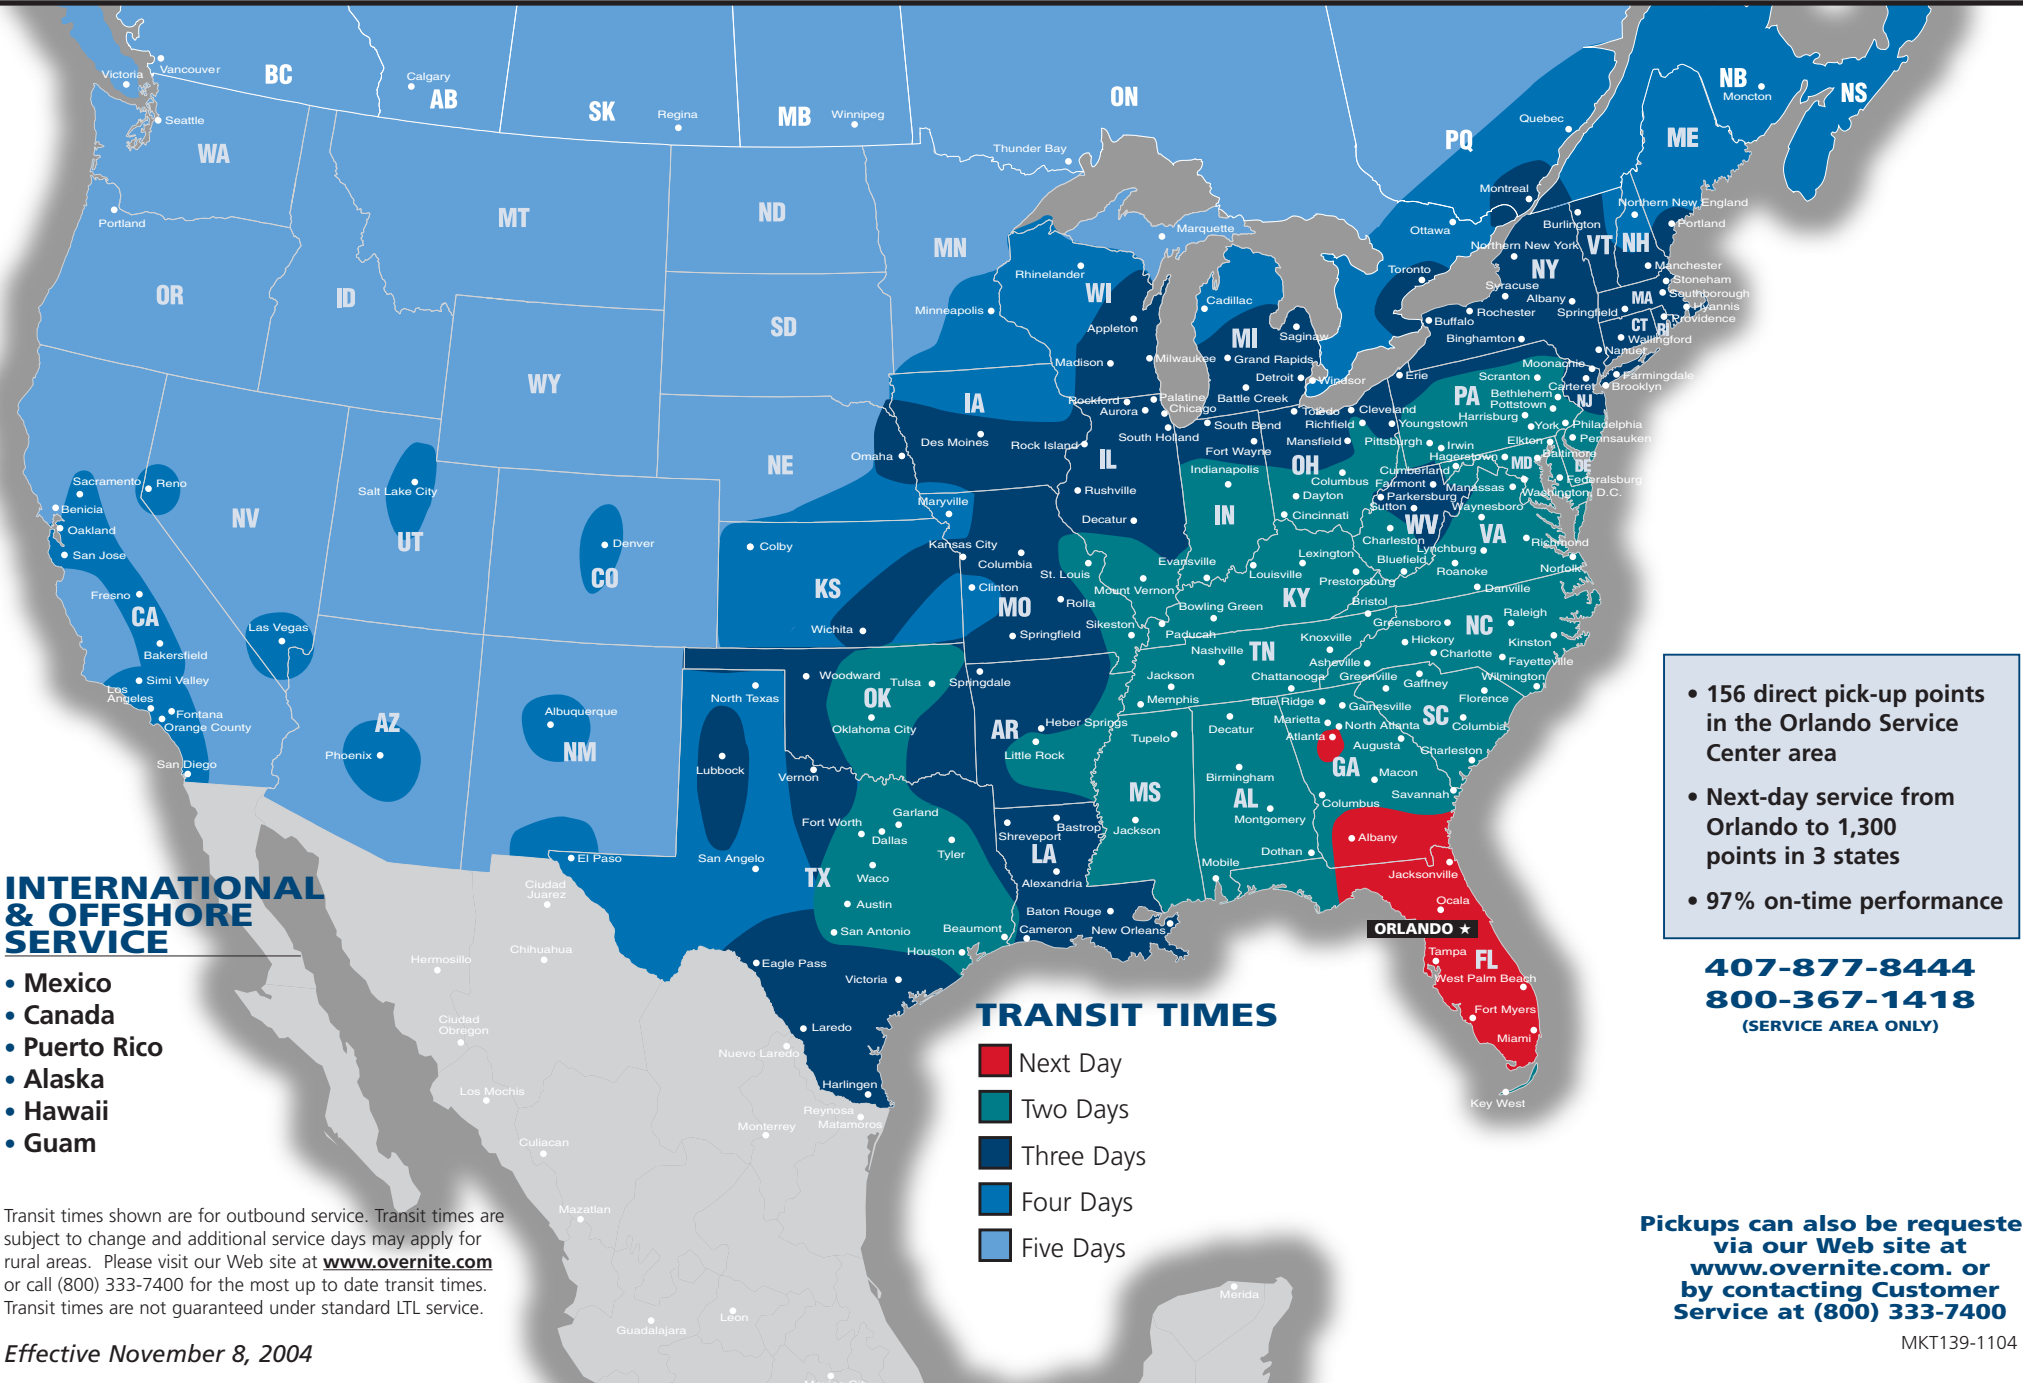

## TRANSIT TIME MAP - ORLANDO, FL

www.overnite.com

- 156 direct pick-up points in the Orlando Service Center area
- Next-day service from Orlando to 1,300 points in 3 states
- 97% on-time performance

**407-877-8444**  
**800-367-1418**  
 (SERVICE AREA ONLY)

### INTERNATIONAL & OFFSHORE SERVICE

- Mexico
- Canada
- Puerto Rico
- Alaska
- Hawaii
- Guam

Transit times shown are for outbound service. Transit times are subject to change and additional service days may apply for rural areas. Please visit our Web site at [www.overnite.com](http://www.overnite.com) or call (800) 333-7400 for the most up to date transit times. Transit times are not guaranteed under standard LTL service.

### TRANSIT TIMES

- Next Day
- Two Days
- Three Days
- Four Days
- Five Days

**Pickups can also be requested via our Web site at [www.overnite.com](http://www.overnite.com) or by contacting Customer Service at (800) 333-7400**